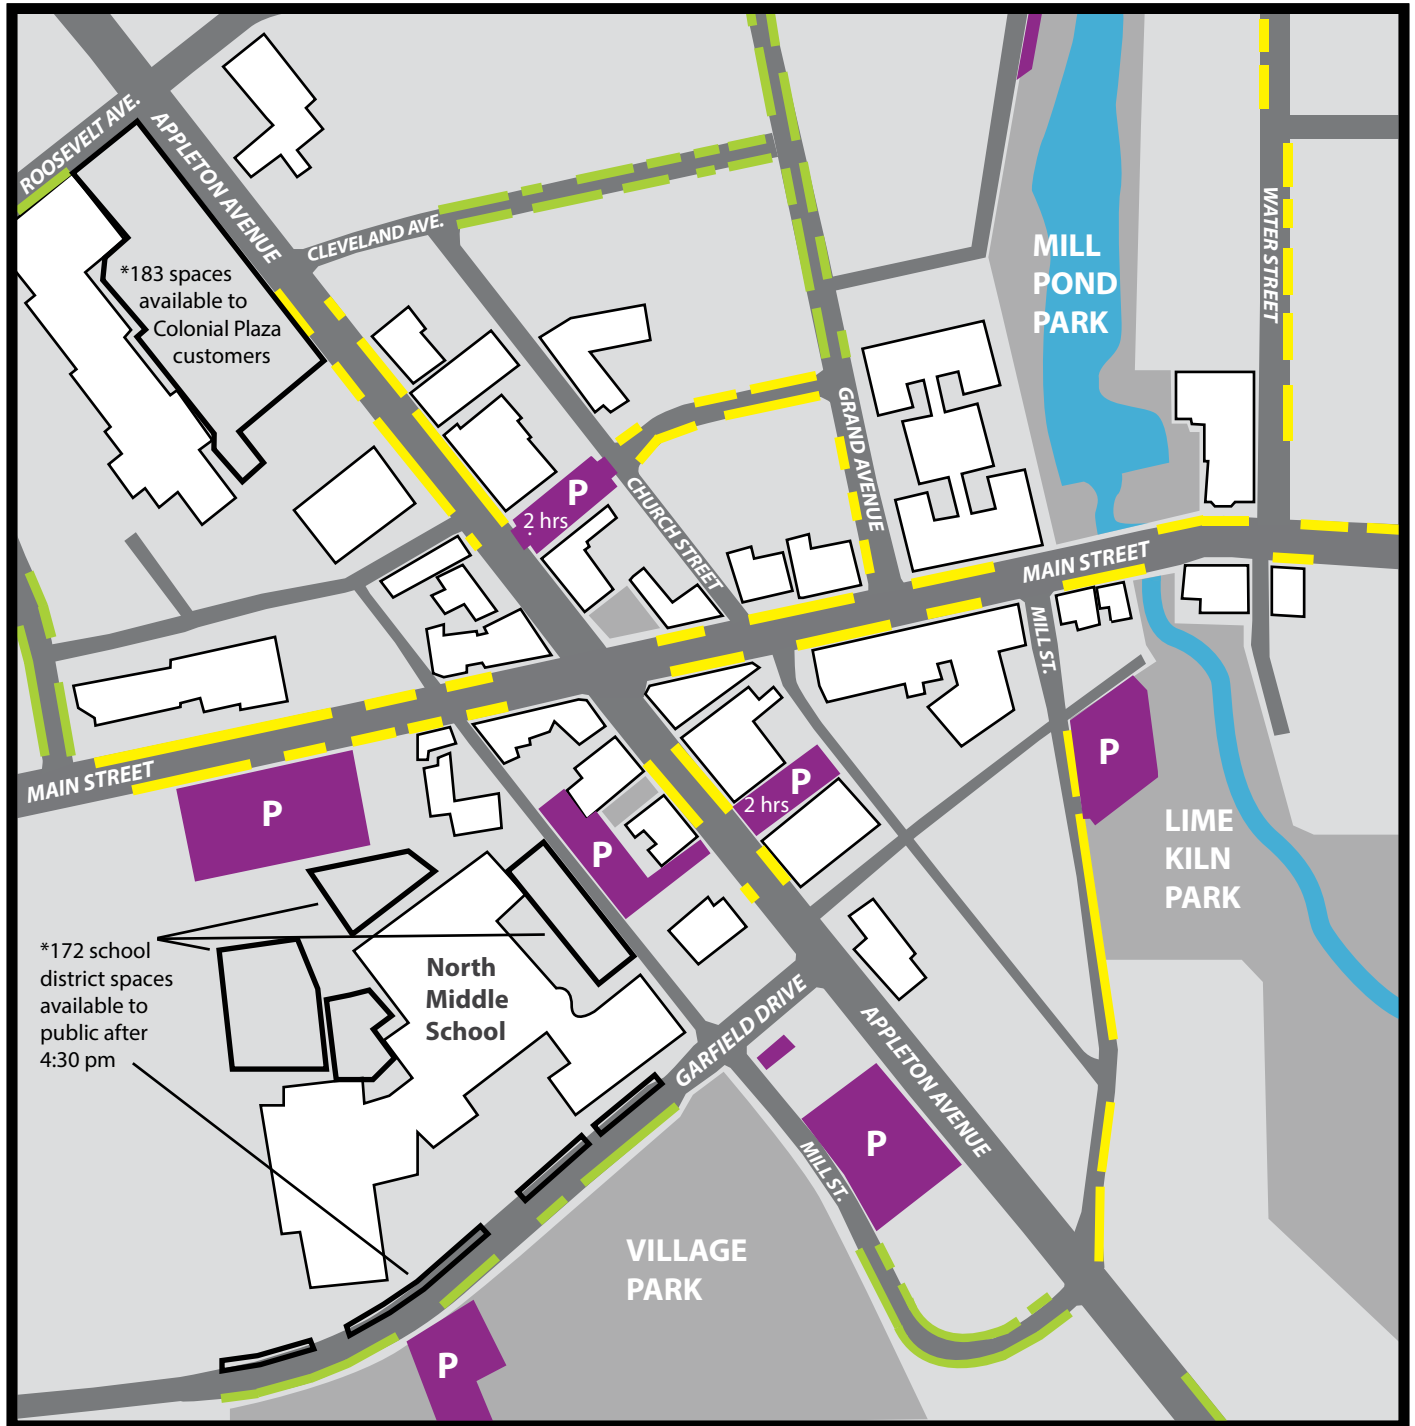

Public Parking

Village Centre Business District Menomonee Falls, Wisconsin

- Visitor Lot** free, unrestricted parking except 2am-6pm
 325+ spaces (unless noted)
- 90 Minute Parking** free on-street parking except 2am-6pm
 in the heart of the Village Centre, 200+ spaces
- Unrestricted Parking** free on-street parking except 2am-6pm
 a short walk from the Four Corners, 150+ spaces

General Parking Information

Overnight parking

Overnight parking on Village streets/lots is prohibited, but overnight permits (& other temporary permits) may be obtained from the Menomonee Falls Police Department.